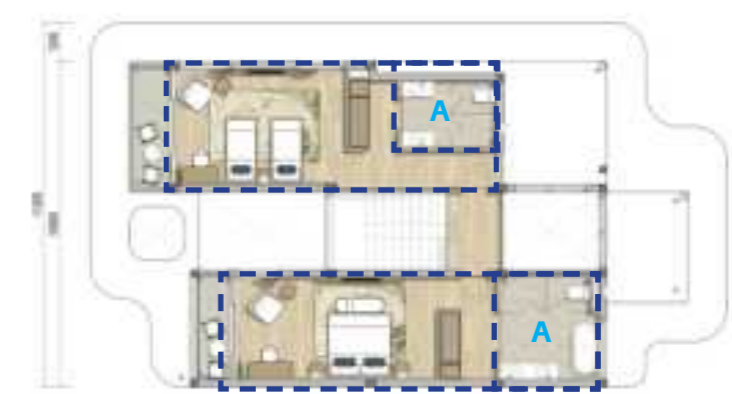

VILLAS: BEDROOM & BATHROOM- SANITARY WARE

SANITARYWARE A