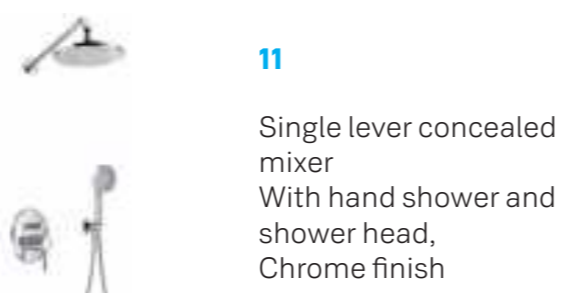

9
Wall-hanging toilet brush,
Chrome finish

4
Vessel Sink ,
white color, matt finish.

10
Brass robe hook,
Chrome finish

5
Single lever basin mixer,
Chrome finish.

6
Bidet shower set,
Chrome finish.

VILLAS: BEDROOM & BATHROOM- SANITARY WARE

SANITARYWARE A

1
Floor standing toilet,
Dual Flush, white color

2
Vessel Sink ,
white color, matt finish.

3
Two-handle basin mixer
wall-mounted, chrome
finish.

4
Bidet shower set,
Chrome finish.

5
Brass basin bottle trap,
Chrome finish

6
DN50 Brass floor drain,
Chrome finish

7
Wall-hanging toilet brush,
Chrome finish

8
Brass robe hook,
Chrome finish

9
Brass single towel bar,
Chrome finish

10
Magnifying mirror,
Chrome finish

11
Single lever concealed
mixer
With hand shower and
shower head,
Chrome finish