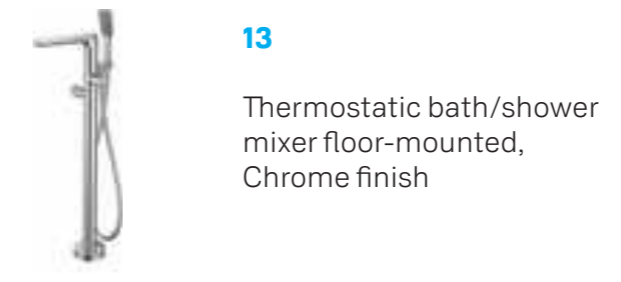

13
Thermostatic bath/shower
mixer floor-mounted,
Chrome finish