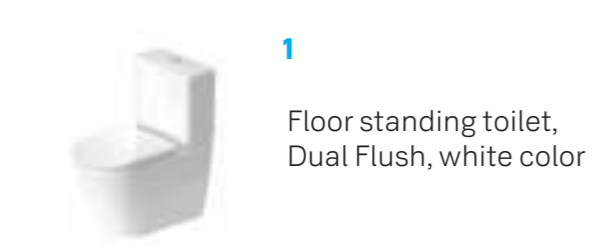

9
Wall-hanging toilet brush,
Chrome finish

4
Vessel Sink ,
white color, matt finish.

10
Brass robe hook,
Chrome finish

5
Single lever basin mixer,
Chrome finish.

6
Bidet shower set,
Chrome finish.

VILLAS: BEDROOM & BATHROOM- SANITARY WARE

SANITARYWARE A

1
Floor standing toilet,
Dual Flush, white color

2
Vessel Sink ,
white color, matt finish.

3
Two-handle basin mixer
wall-mounted, chrome
finish.

4
Bidet shower set,
Chrome finish.

5
Brass basin bottle trap,
Chrome finish