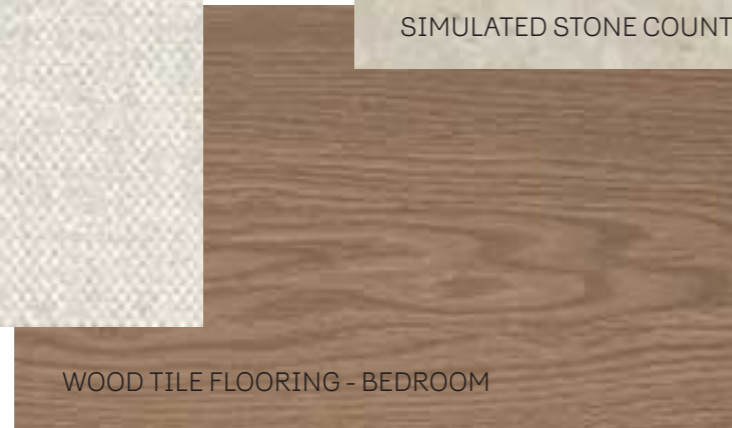

FALSE CEILING PAINT

TEXTURED BEIGE WALL & CEILING PAINT, LIGHT BROWN COLOR

WALNUT VENEER

SMOKE GLASS BROWN COLOR

MIRROR

BEIGE FABRIC

SIMULATED STONE COUNTERTOP

WOOD TILE FLOORING - BEDROOM